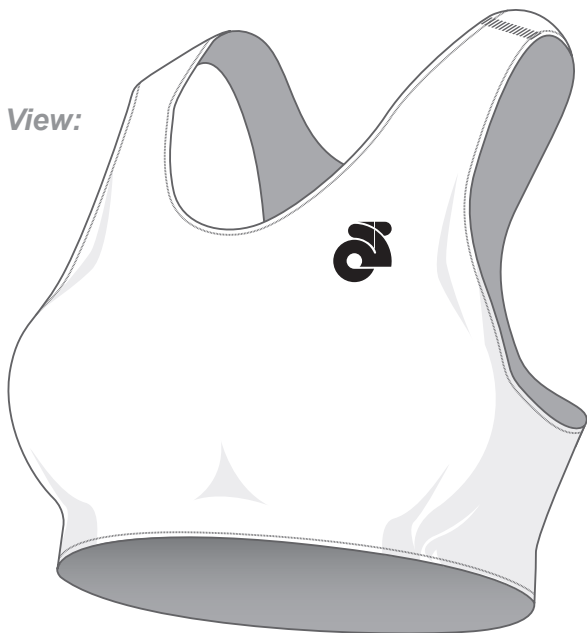

Customer: Team Name

Tri-Top Crop Template

Front View:

: Back View

Version V1.1

ZXX-FXX-L1

PRE-DYED LYCRA

 Full Sublimation

Women Cut

Template views are for proofing and printing!
3D views are for concept and design process only!
Champion System logo must appear on front and back
Use this template for all similar items.