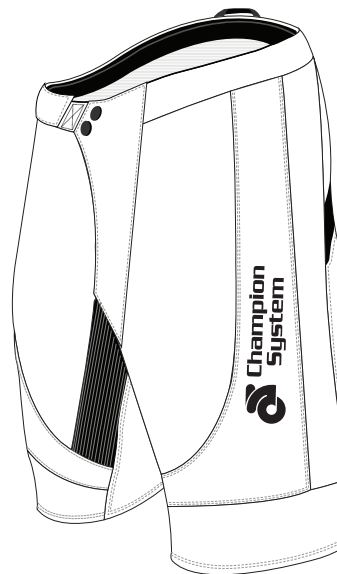

Customer: Team Name

Customer BMX Shorts Template

Front View :

: Back View

Right side View :

: Left side View

Version V1.1

ZXX-FXX-LX

PRE-DYED LYCRA

 Full Sublimation

Pantone Colours Reference:

PMS

PMS

PMS

PMS

PMS

PMS

PMS

Graphic Editor
Name

Sales Rep
Name

Start Date
2009/00/00

End Date
2009/00/00

NOTES:

Template views are for proofing and printing!
3D views are for concept and design process only!
Champion System logo must appear on front and back
Use this template for all similar items.