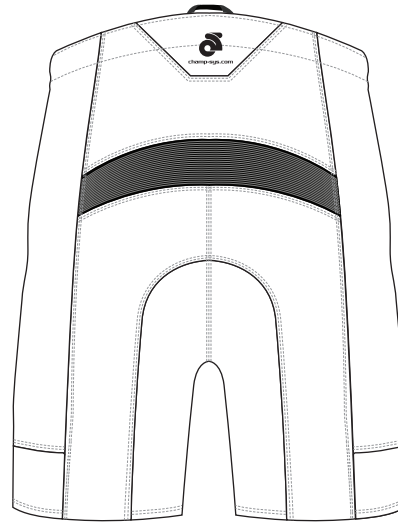

Customer: Team Name

Customer BMX Shorts Template

Front View :

: Back View

Right side View :

: Left side View

Version V1.1

ZXX-FXX-LX

PMS

PMS

Graphic Editor
Name

Sales Rep
Name

Start Date
2009/00/00

End Date
2009/00/00

NOTES:

Template views are for proofing and printing!
3D views are for concept and design process only!
Champion System logo must appear on front and back
Use this template for all similar items.