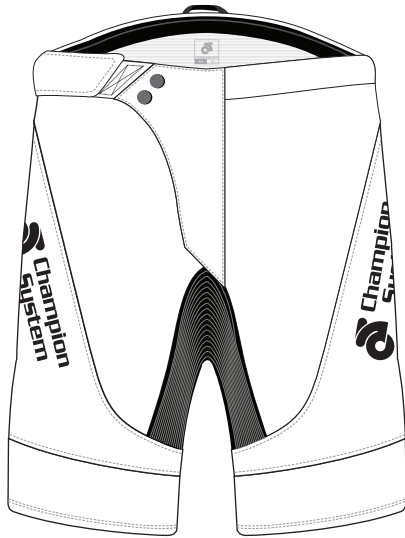

Customer: Team Name

Customer BMX Shorts Template

Front View :

: Back View

Right side View :

: Left side View

Version V1.1

ZXX-FXX-LX