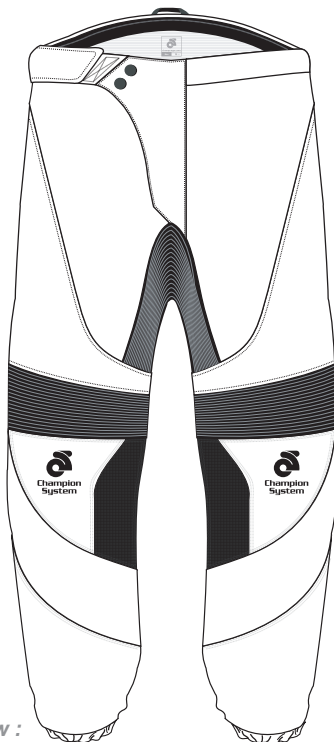

Customer: Team Name

Customer BMX Pants Template

: Right side View

Front View :

Back View :

Left Side View :

Version V1.1

**PRE-DYED LYCRA**

NOTES:

**Template views are for proofing and printing!**  
**3D views are for concept and design process only!**  
**Champion System logo must appear on front and back**  
**Use this template for all similar items.**