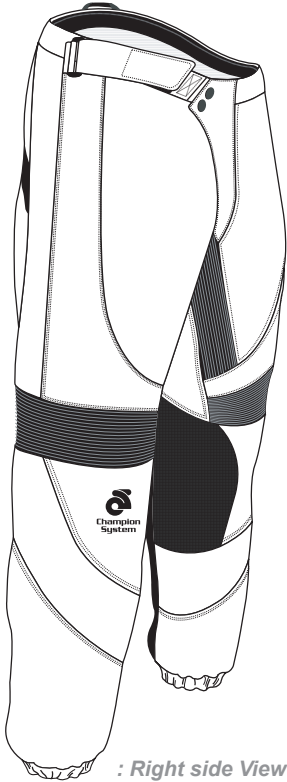

Customer: Team Name

Customer BMX Pants Template

: Right side View

Front View :

Back View :

Left Side View :

Version V1.1

**PRE-DYED LYCRA**

NOTES:

**Template views are for proofing and printing!**  
**3D views are for concept and design process only!**  
**Champion System logo must appear on front and back**  
**Use this template for all similar items.**