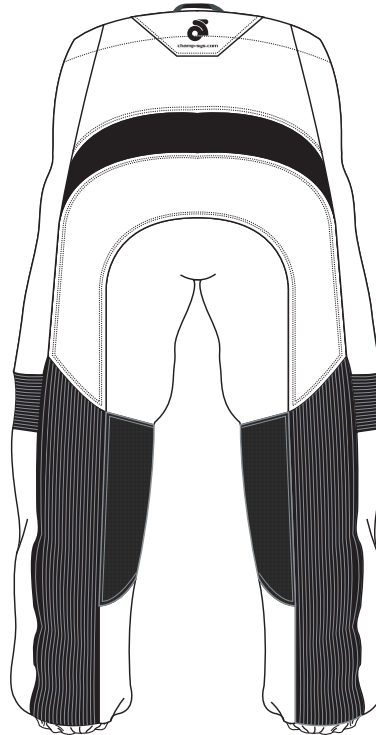

Customer: Team Name

Customer BMX Pants Template

: Right side View

Front View :

Back View :

Left Side View :

Version V1.1

**PRE-DYED LYCRA**

NOTES:

**Template views are for proofing and printing!**  
**3D views are for concept and design process only!**  
**Champion System logo must appear on front and back**  
**Use this template for all similar items.**