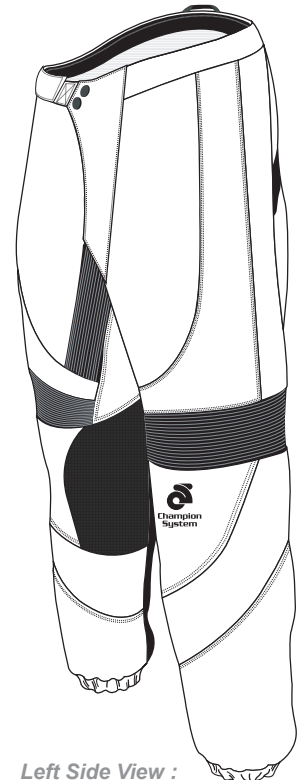

Customer: Team Name

Customer BMX Pants Template

: Right side View

Front View :

Back View :

Left Side View :

Version V1.1

**PRE-DYED LYCRA**

NOTES:

**Template views are for proofing and printing!**  
**3D views are for concept and design process only!**  
**Champion System logo must appear on front and back**  
**Use this template for all similar items.**